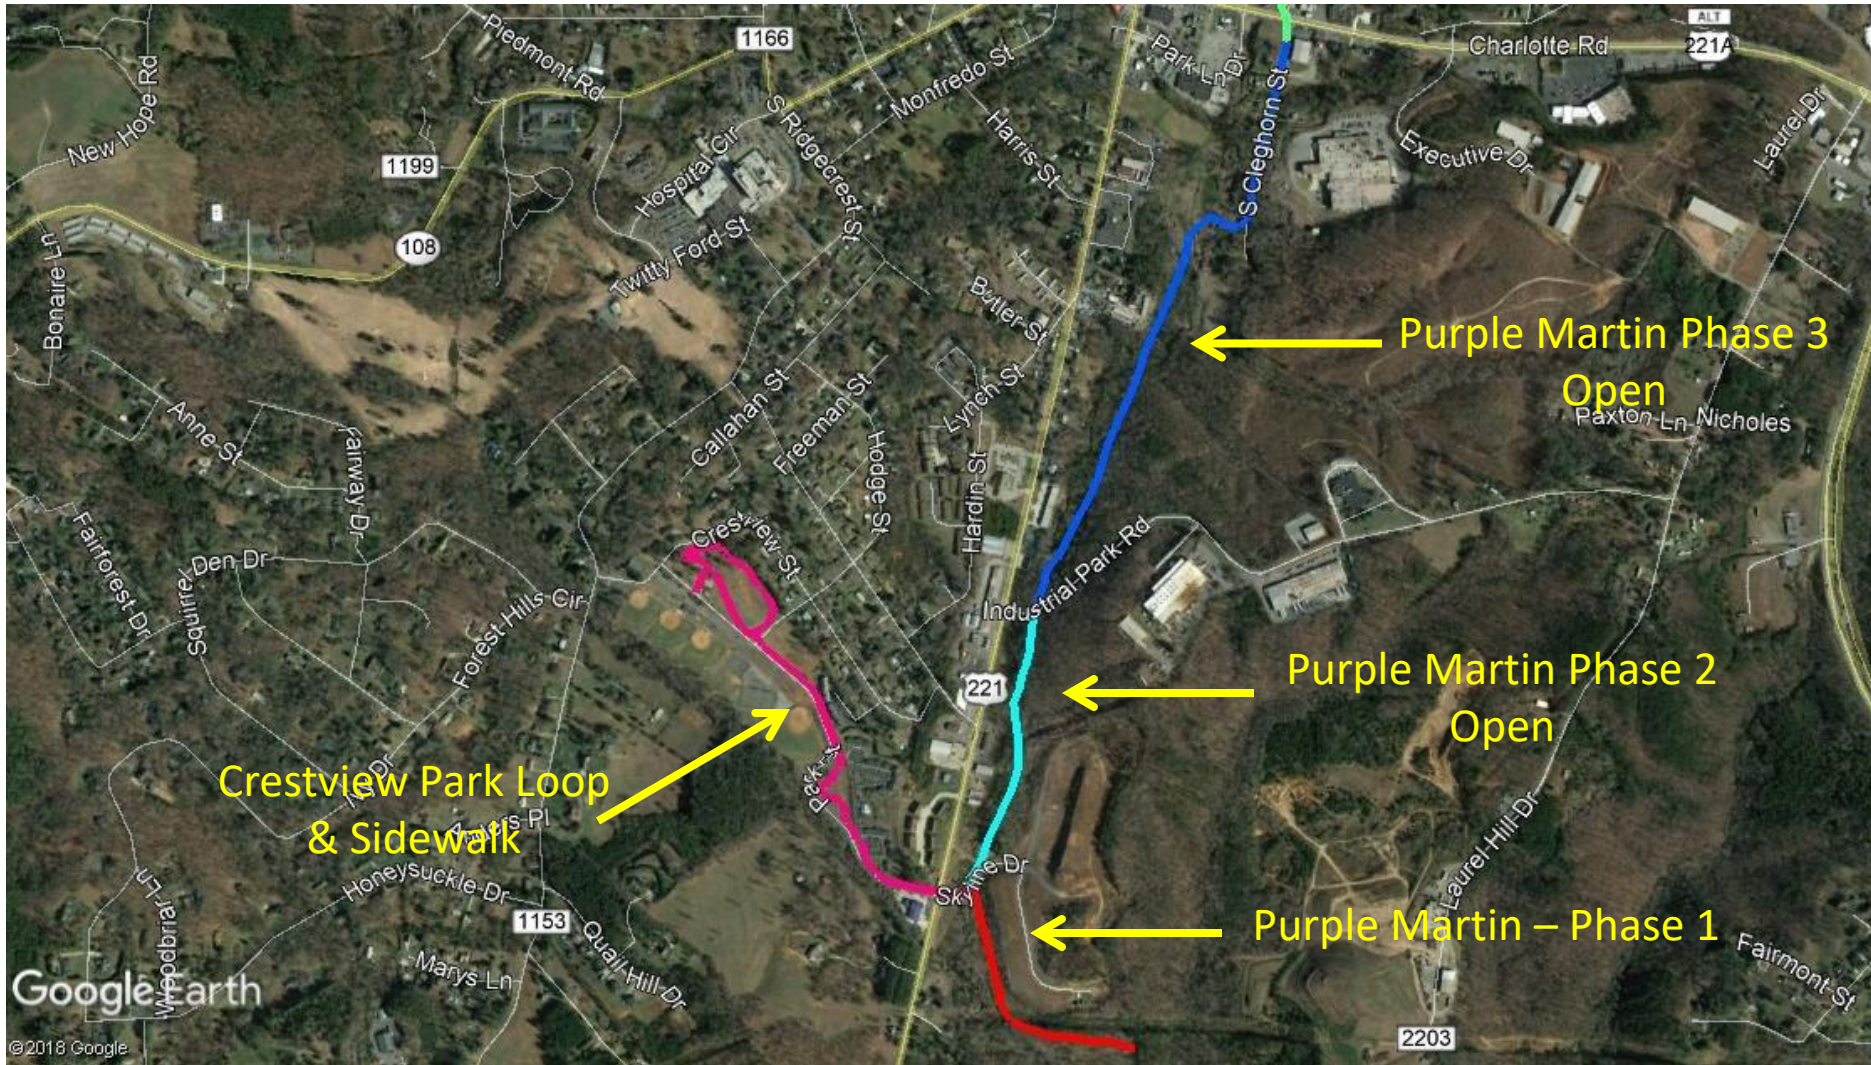

# Crestview Park & Purple Martin Greenway

Crestview Park Loop – 1/3 mile

Crestview Park sidewalk – 1/2 mile

Purple Martin All Phases – 1.4 miles