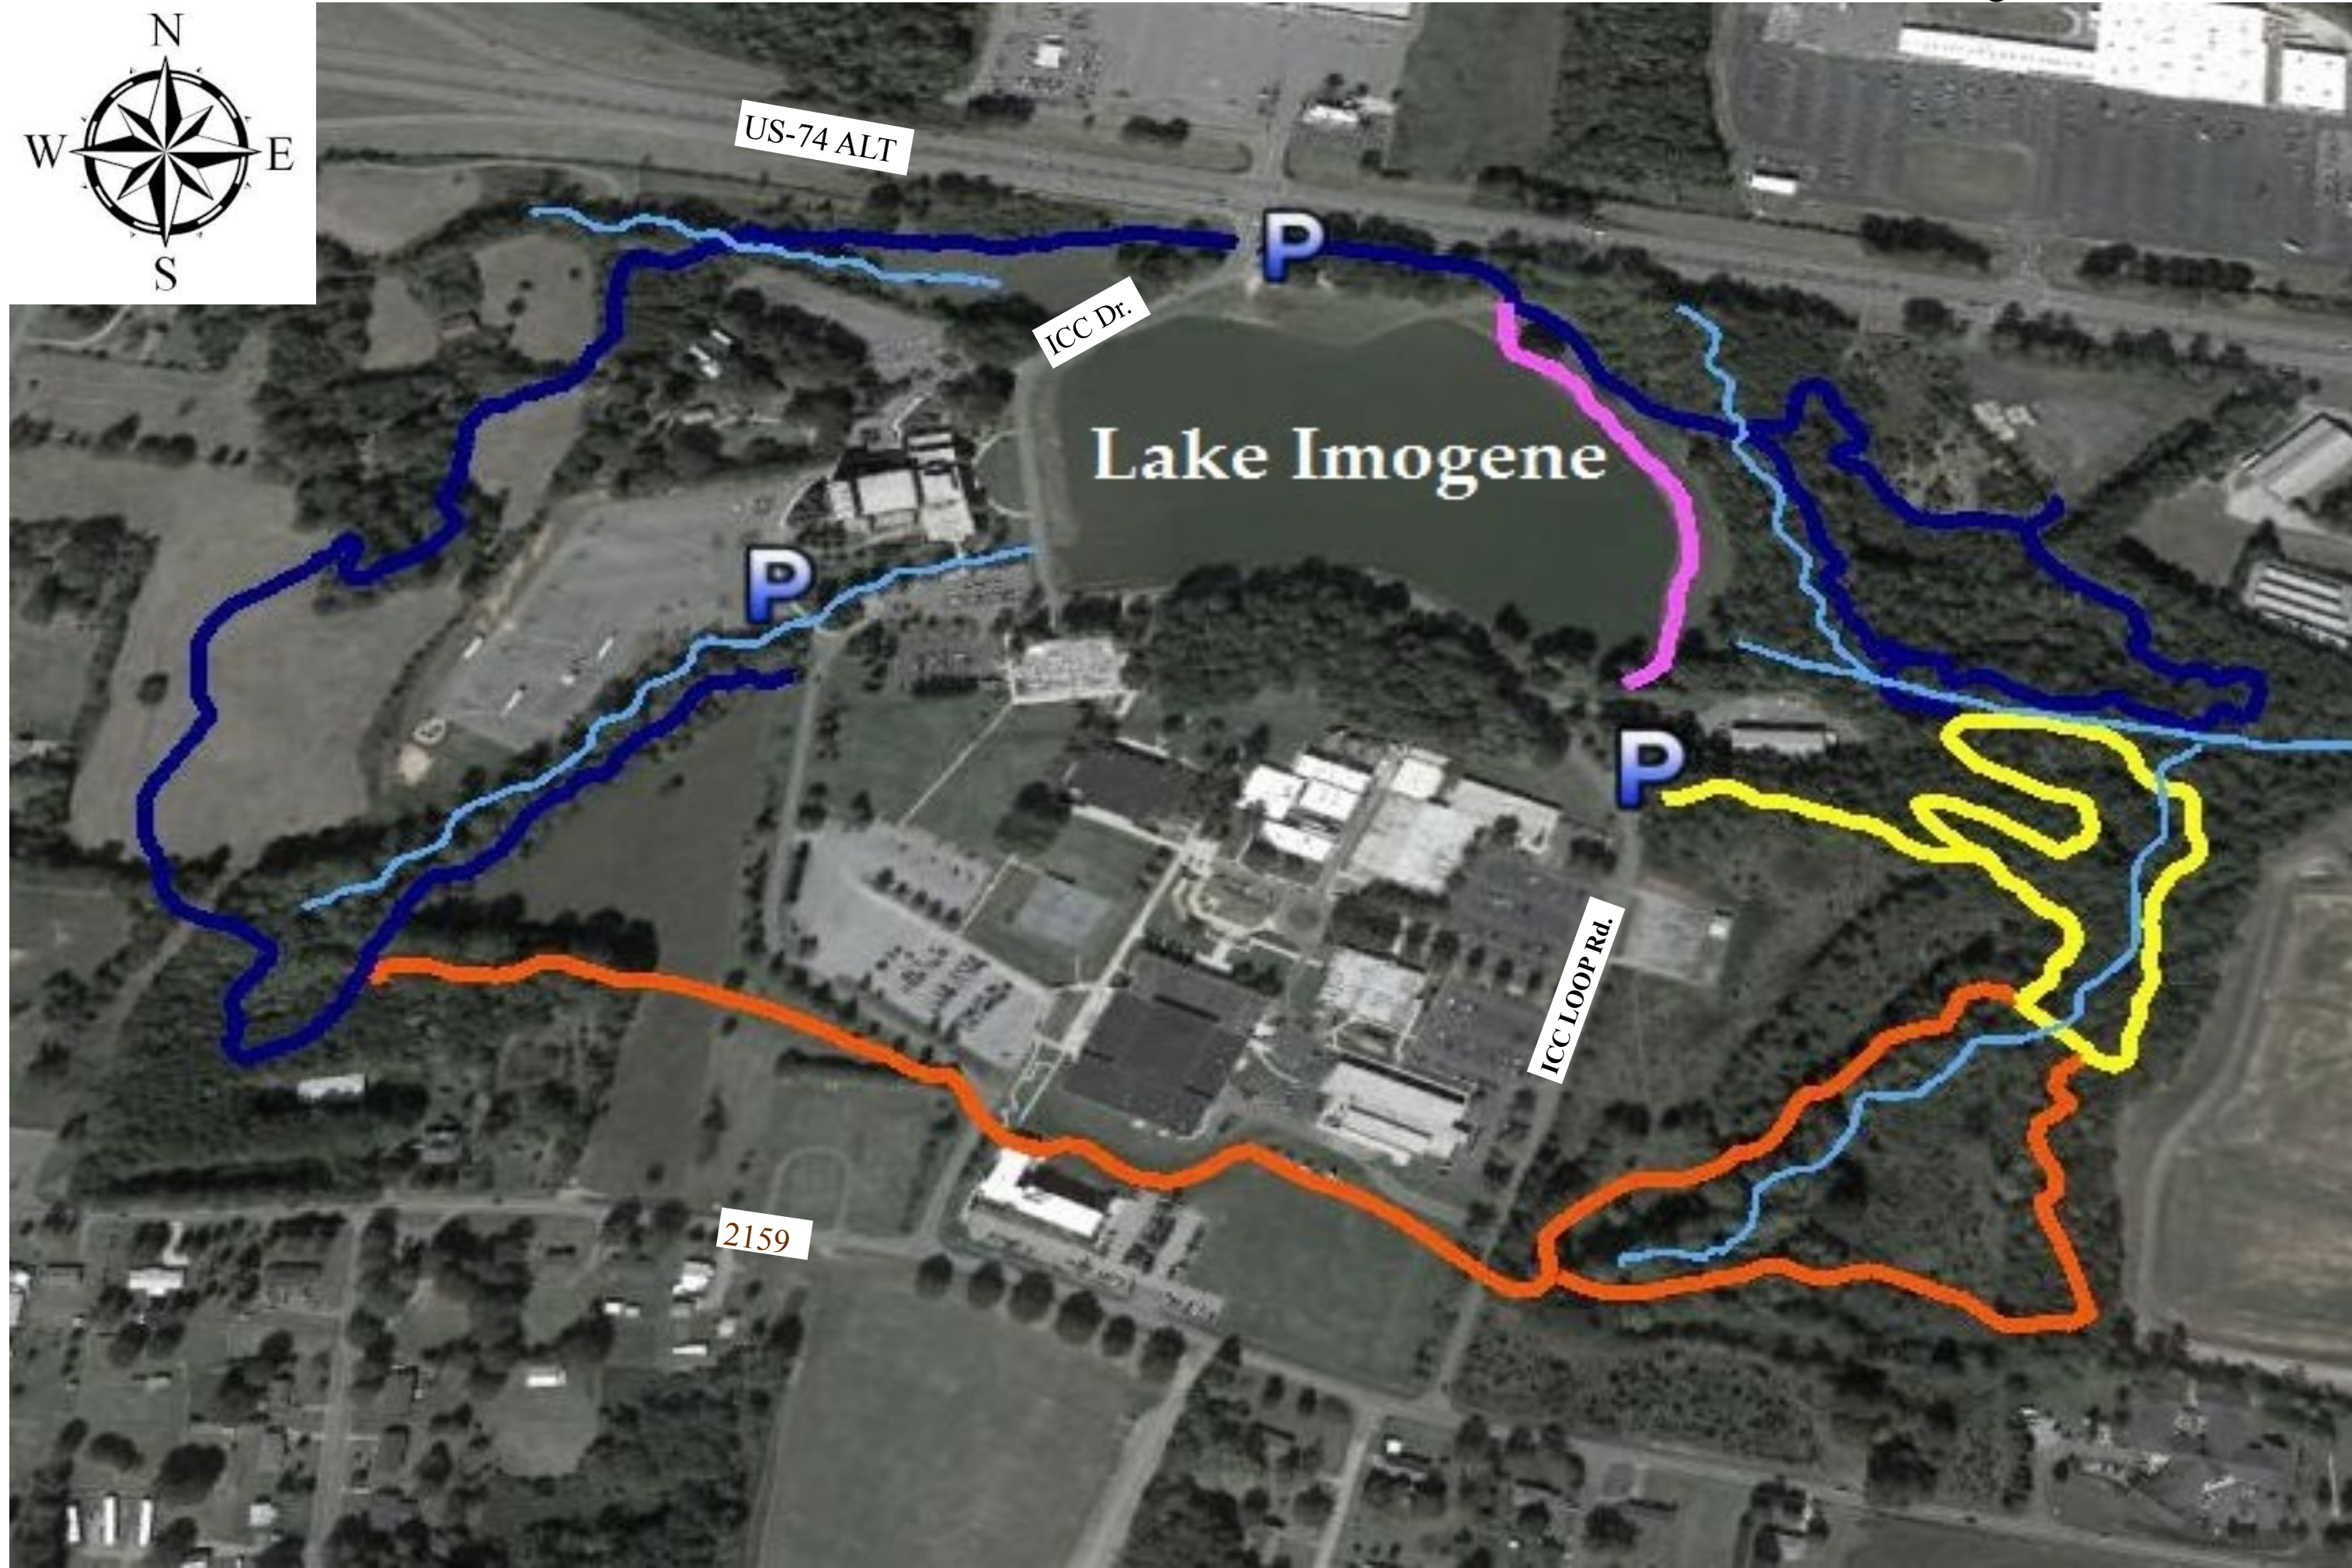

Welcome to the ICC Trail System!

	Blue Trail Blue Trail West: 1.0 Miles Blue Trail East: 0.8 Miles
	Yellow Trail 0.6 Miles
	Orange Trail 0.9 Miles
	Dam Trail Unmarked
	Creeks
	Parking

These trails were built by Rutherford Outdoor Coalition volunteers and its partners. New volunteers are needed to help maintain these trails. To get involved, report a problem, or for more information visit ROC's website at: www.rutherfordoutdoor.org

General Rules and Info for trail use....

- ◇ Foot traffic only. Walkers and runners welcome but no motorized vehicles, bike or horses.
- ◇ Please stay on marked trails.
- ◇ Pack it in, pack it out. Bring your trash out with you.
- ◇ Dogs are welcome! Please keep them on a leash.
- ◇ Be respectful and aware of the wildlife that live here. Watch for snakes and check yourself thoroughly for ticks.
- ◇ Bring bug spray.
- ◇ Smile, enjoy nature, and have fun!

Trail Hours:
Open Daily, Dawn to Dusk

For Emergencies: Call 911
For Non-Emergencies:
Call (828) 286-2911